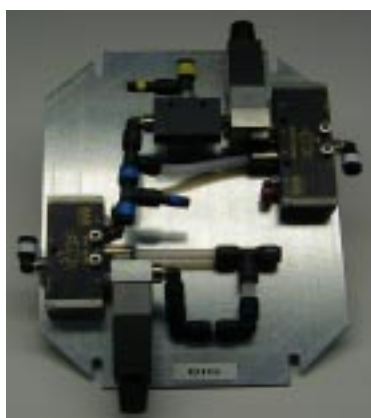

**CPS SPARE PARTS
FOR
WASH UNITS**

Rev. 1.00 11-12-2001

Article No.

Air-curtain for Junior 1600S

Article No. Z121566

Complete Air-pistol with spiral hose

Article No. Z121286

Tee-jet connector for air-pistol

Article No. Z101000

Brush for Alu-rod

Article No. Z101055
Hand-brush with pass through

Article No. Z041403
Control plate for Big Screen Units

Article No. Z041404
Control plate for Compact Units

Article No. Z041451
Pressure switch PE25, which control the air

Funnel with chain, (for wash table)

Article No. Z041446
Manometer 1/8", 40 mm steel

Red Push/Pull button
Article No. Z041426 1/8"
Article No. Z041411 1/4"

Article No. Z091903
Pump 1/2"

Article No. Z091906
Pump 1/4"